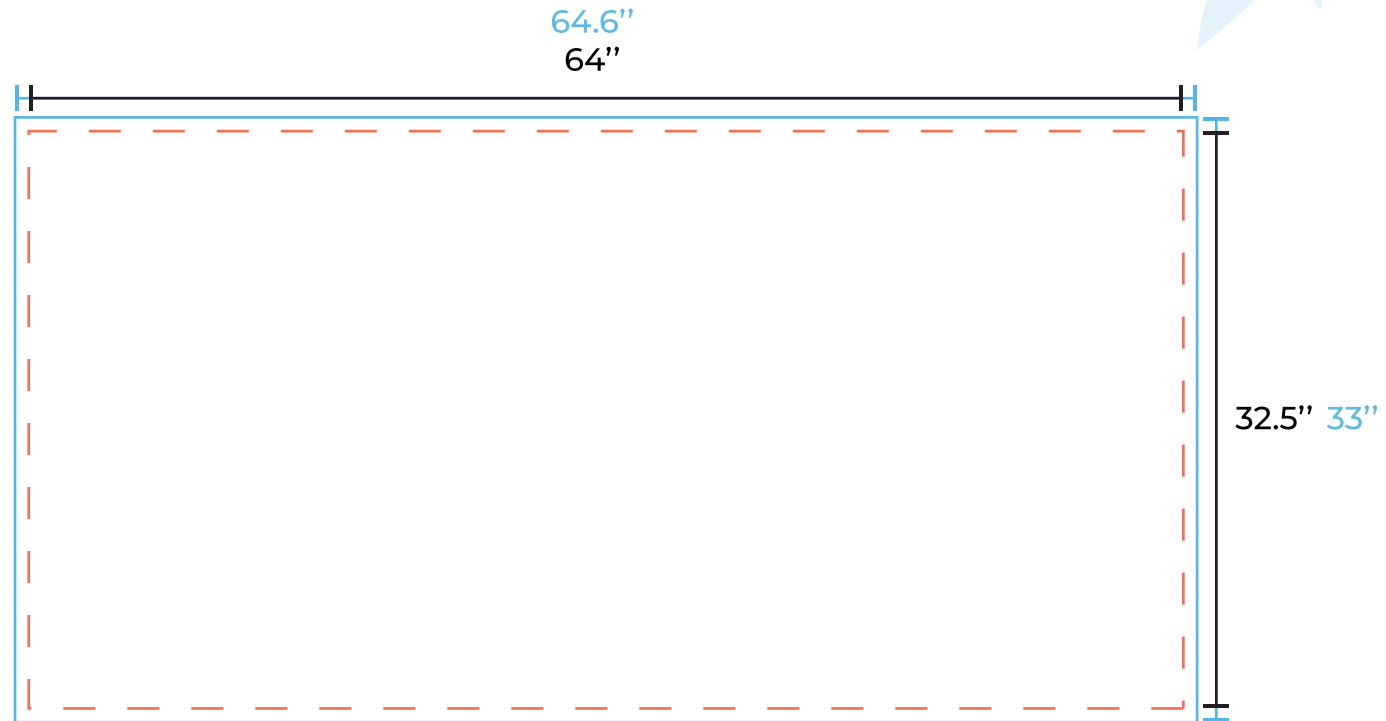

# BEACH TOWEL

MICROFIBER POLYESTER 200GSM, 32" X 64"

————— Design zone

- - - - - Final size

**DON'T FORGET**

To VECTORIZE

To ADD PANTONE

To SAVE AS PDF

# BEACH TOWEL

POLYESTER 250GSM, 32" X 64"

————— Design zone

- - - - - Final size

**DON'T FORGET**

To VECTORIZE

To ADD PANTONE

To SAVE AS PDF

# BEACH TOWEL

MICROFIBER POLYESTER 200GSM, 40" X 80"

————— Design zone

- - - - - Final size

**DON'T FORGET**

To VECTORIZE

To ADD PANTONE

To SAVE AS PDF

# BEACH TOWEL

POLYESTER 250GSM, 40" X 80"

————— Design zone

- - - - - Final size

**DON'T FORGET**

To VECTORIZE

To ADD PANTONE

To SAVE AS PDF