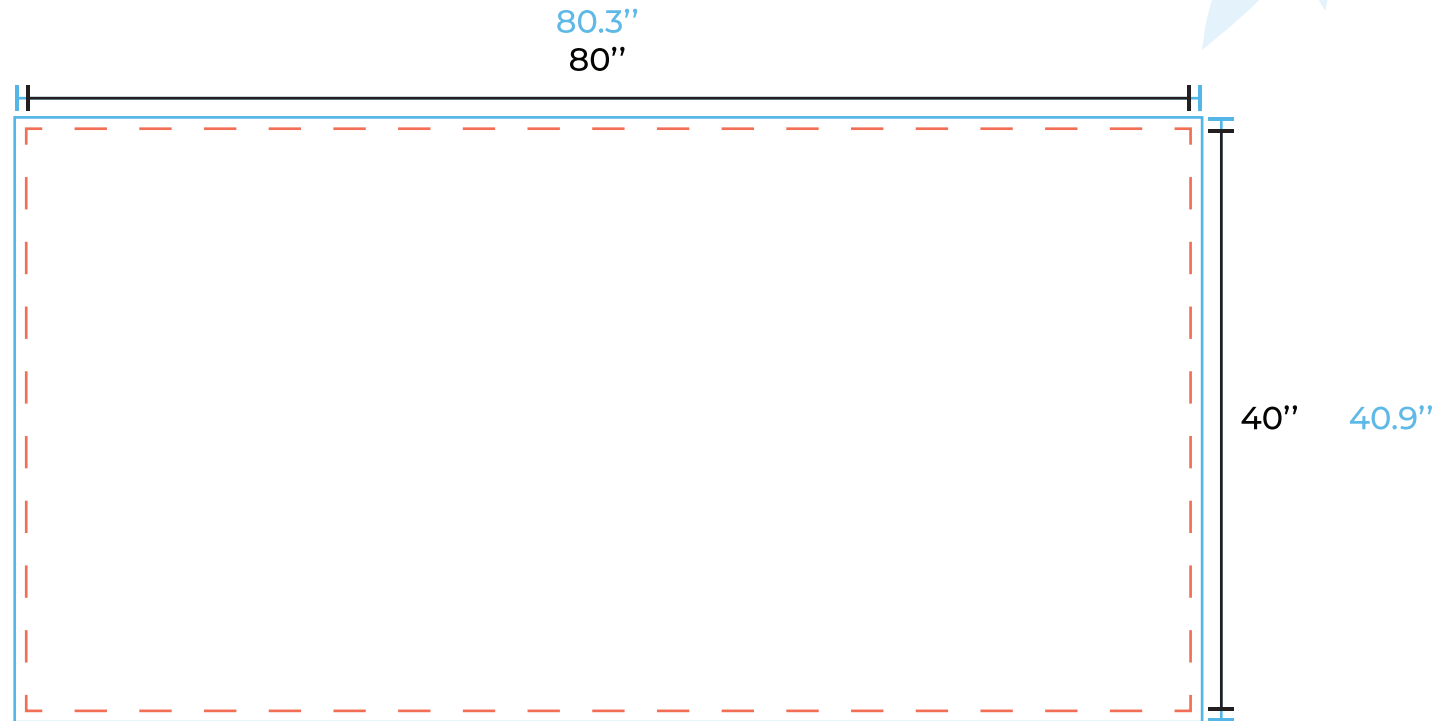

# BEACH TOWEL

MICROFIBER POLYESTER 200GSM, 32" X 64"

————— Design zone

- - - - - Final size

**DON'T FORGET**

To VECTORIZE

To ADD PANTONE

To SAVE AS PDF

# BEACH TOWEL

POLYESTER 250GSM, 32" X 64"

————— Design zone

- - - - - Final size

**DON'T FORGET**

To VECTORIZE

To ADD PANTONE

To SAVE AS PDF

# BEACH TOWEL

MICROFIBER POLYESTER 200GSM, 40" X 80"

————— Design zone

- - - - - Final size

**DON'T FORGET**

To VECTORIZE

To ADD PANTONE

To SAVE AS PDF

# BEACH TOWEL

POLYESTER 250GSM, 40" X 80"

————— Design zone

- - - - - Final size

**DON'T FORGET**

To VECTORIZE

To ADD PANTONE

To SAVE AS PDF