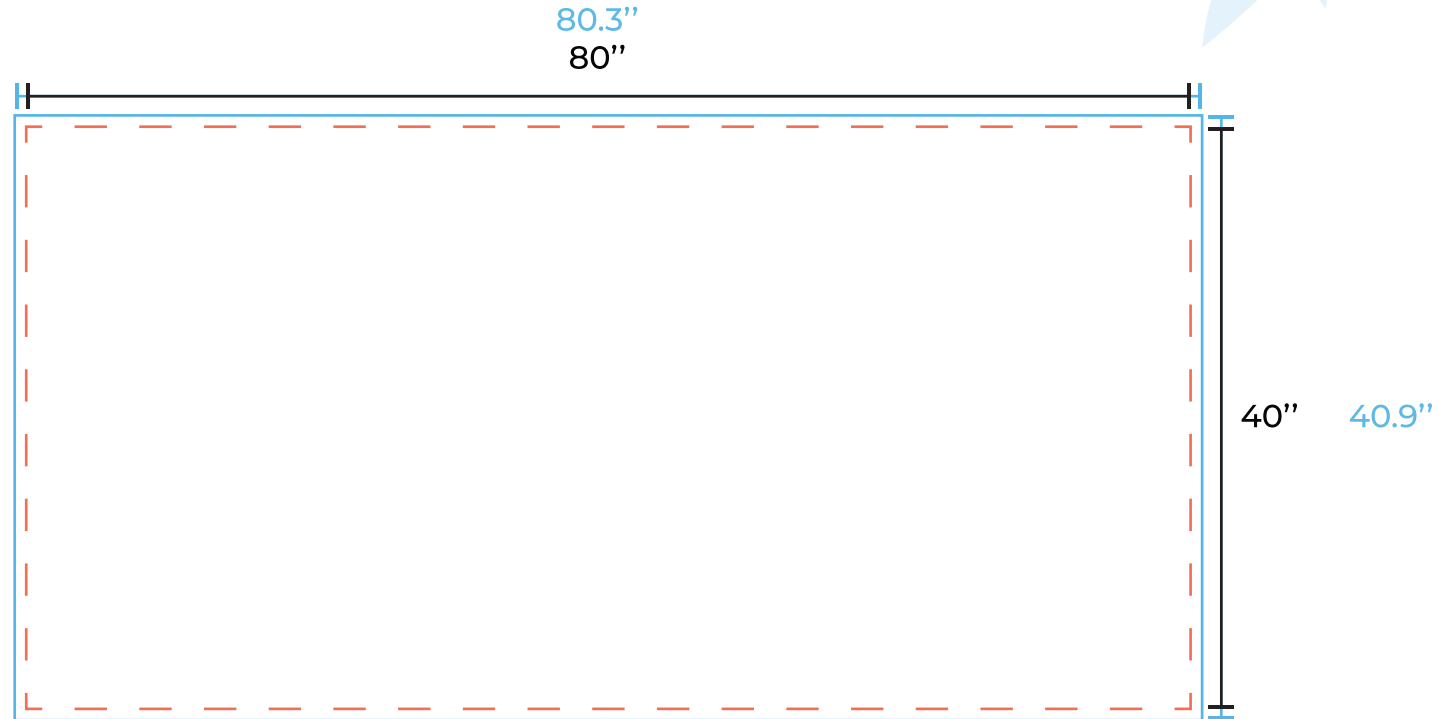

# BEACH TOWEL

MICROFIBER POLYESTER 200GSM, 32" X 64"

————— Design zone

- - - - - Final size

**DON'T FORGET**

To VECTORIZE

To ADD PANTONE

To SAVE AS PDF

# BEACH TOWEL

POLYESTER 250GSM, 32" X 64"

————— Design zone

- - - - - Final size

**DON'T FORGET**

To VECTORIZE

To ADD PANTONE

To SAVE AS PDF

# BEACH TOWEL

MICROFIBER POLYESTER 200GSM, 40" X 80"

————— Design zone

- - - - - Final size

**DON'T FORGET**

To VECTORIZE

To ADD PANTONE

To SAVE AS PDF

# BEACH TOWEL

POLYESTER 250GSM, 40" X 80"

————— Design zone

- - - - - Final size

**DON'T FORGET**

To VECTORIZE

To ADD PANTONE

To SAVE AS PDF