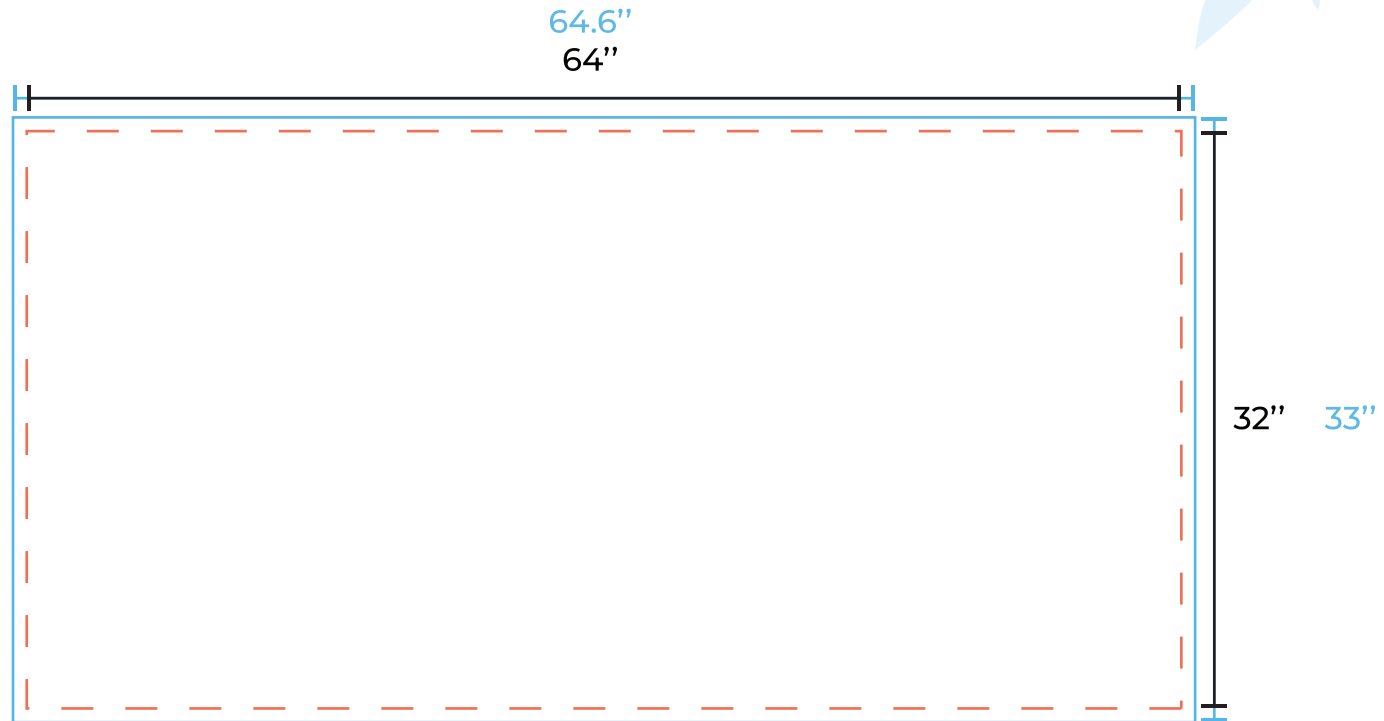

# BEACH TOWEL

MICROFIBER POLYESTER 200GSM, 32" X 64"

————— Design zone

- - - - - Final size

**DON'T FORGET**

To VECTORIZE

To ADD PANTONE

To SAVE AS PDF

# BEACH TOWEL

POLYESTER 250GSM, 32" X 64"

————— Design zone

- - - - - Final size

**DON'T FORGET**

To VECTORIZE

To ADD PANTONE

To SAVE AS PDF

# BEACH TOWEL

MICROFIBER POLYESTER 200GSM, 40" X 80"

————— Design zone

- - - - - Final size

**DON'T FORGET**

To VECTORIZE

To ADD PANTONE

To SAVE AS PDF

# BEACH TOWEL

POLYESTER 250GSM, 40" X 80"

————— Design zone

- - - - - Final size

**DON'T FORGET**

To VECTORIZE

To ADD PANTONE

To SAVE AS PDF