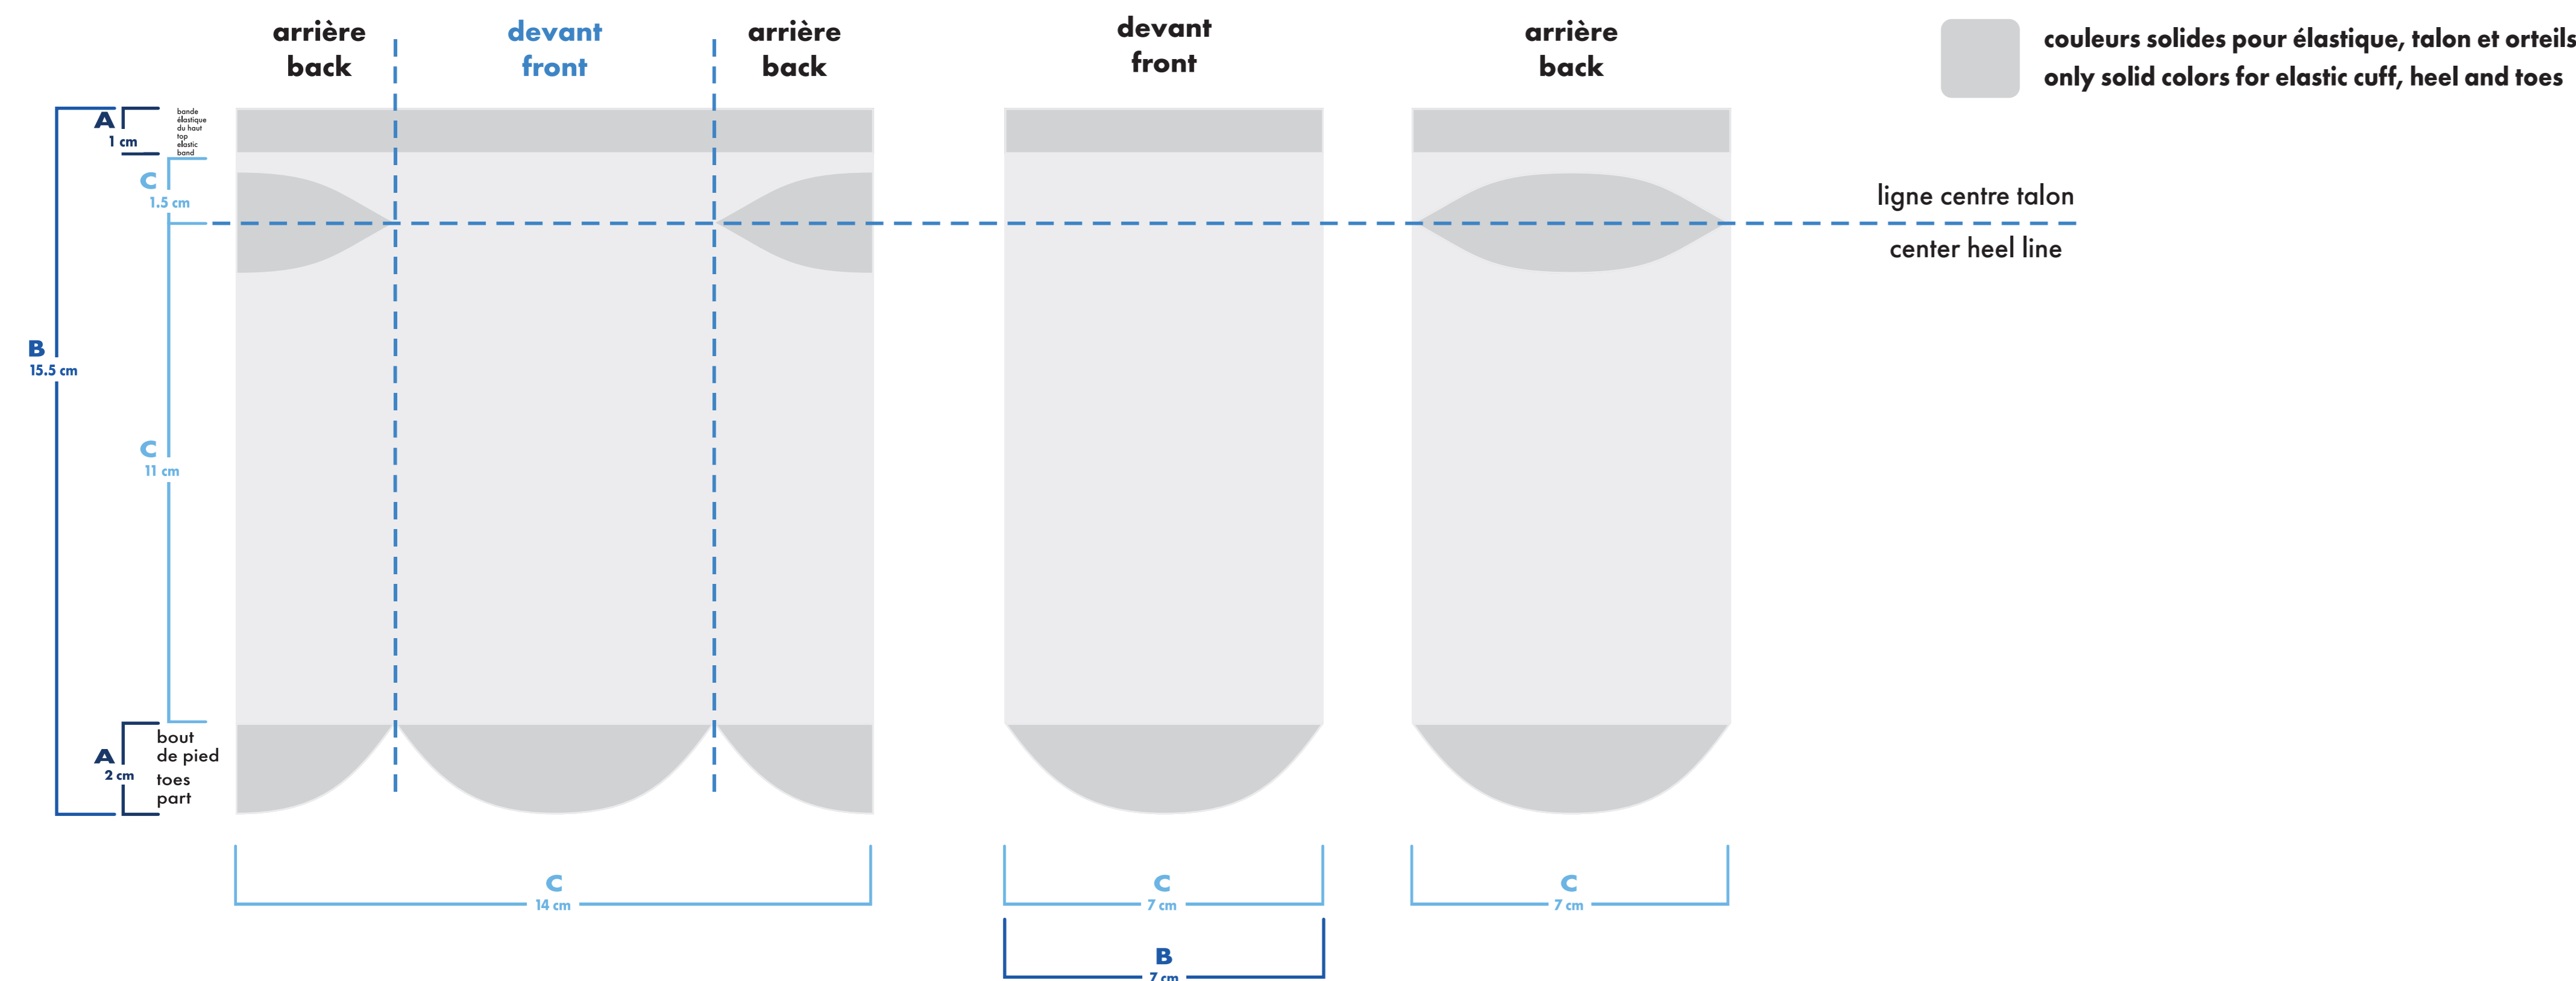

vélo & course deluxe deluxe cycling & running

cheville . ankle

bas gauche left sock

- : blanc
- : noir
- : pms #__
- : pms #__
- : pms #__
- : pms #__