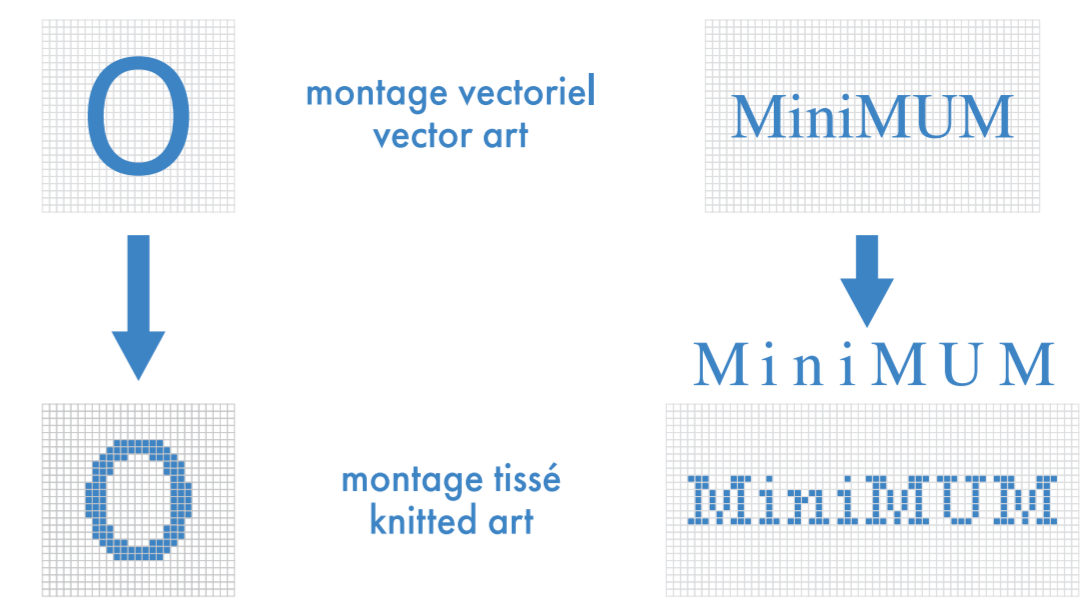

montage vectoriel
vector art

MiniMUM

montage tissé
knitted art

MiniMUM

épaisseur minimum ligne
minimum thickness line

0.037"
0.941mm

multi-sport

mollet . calf