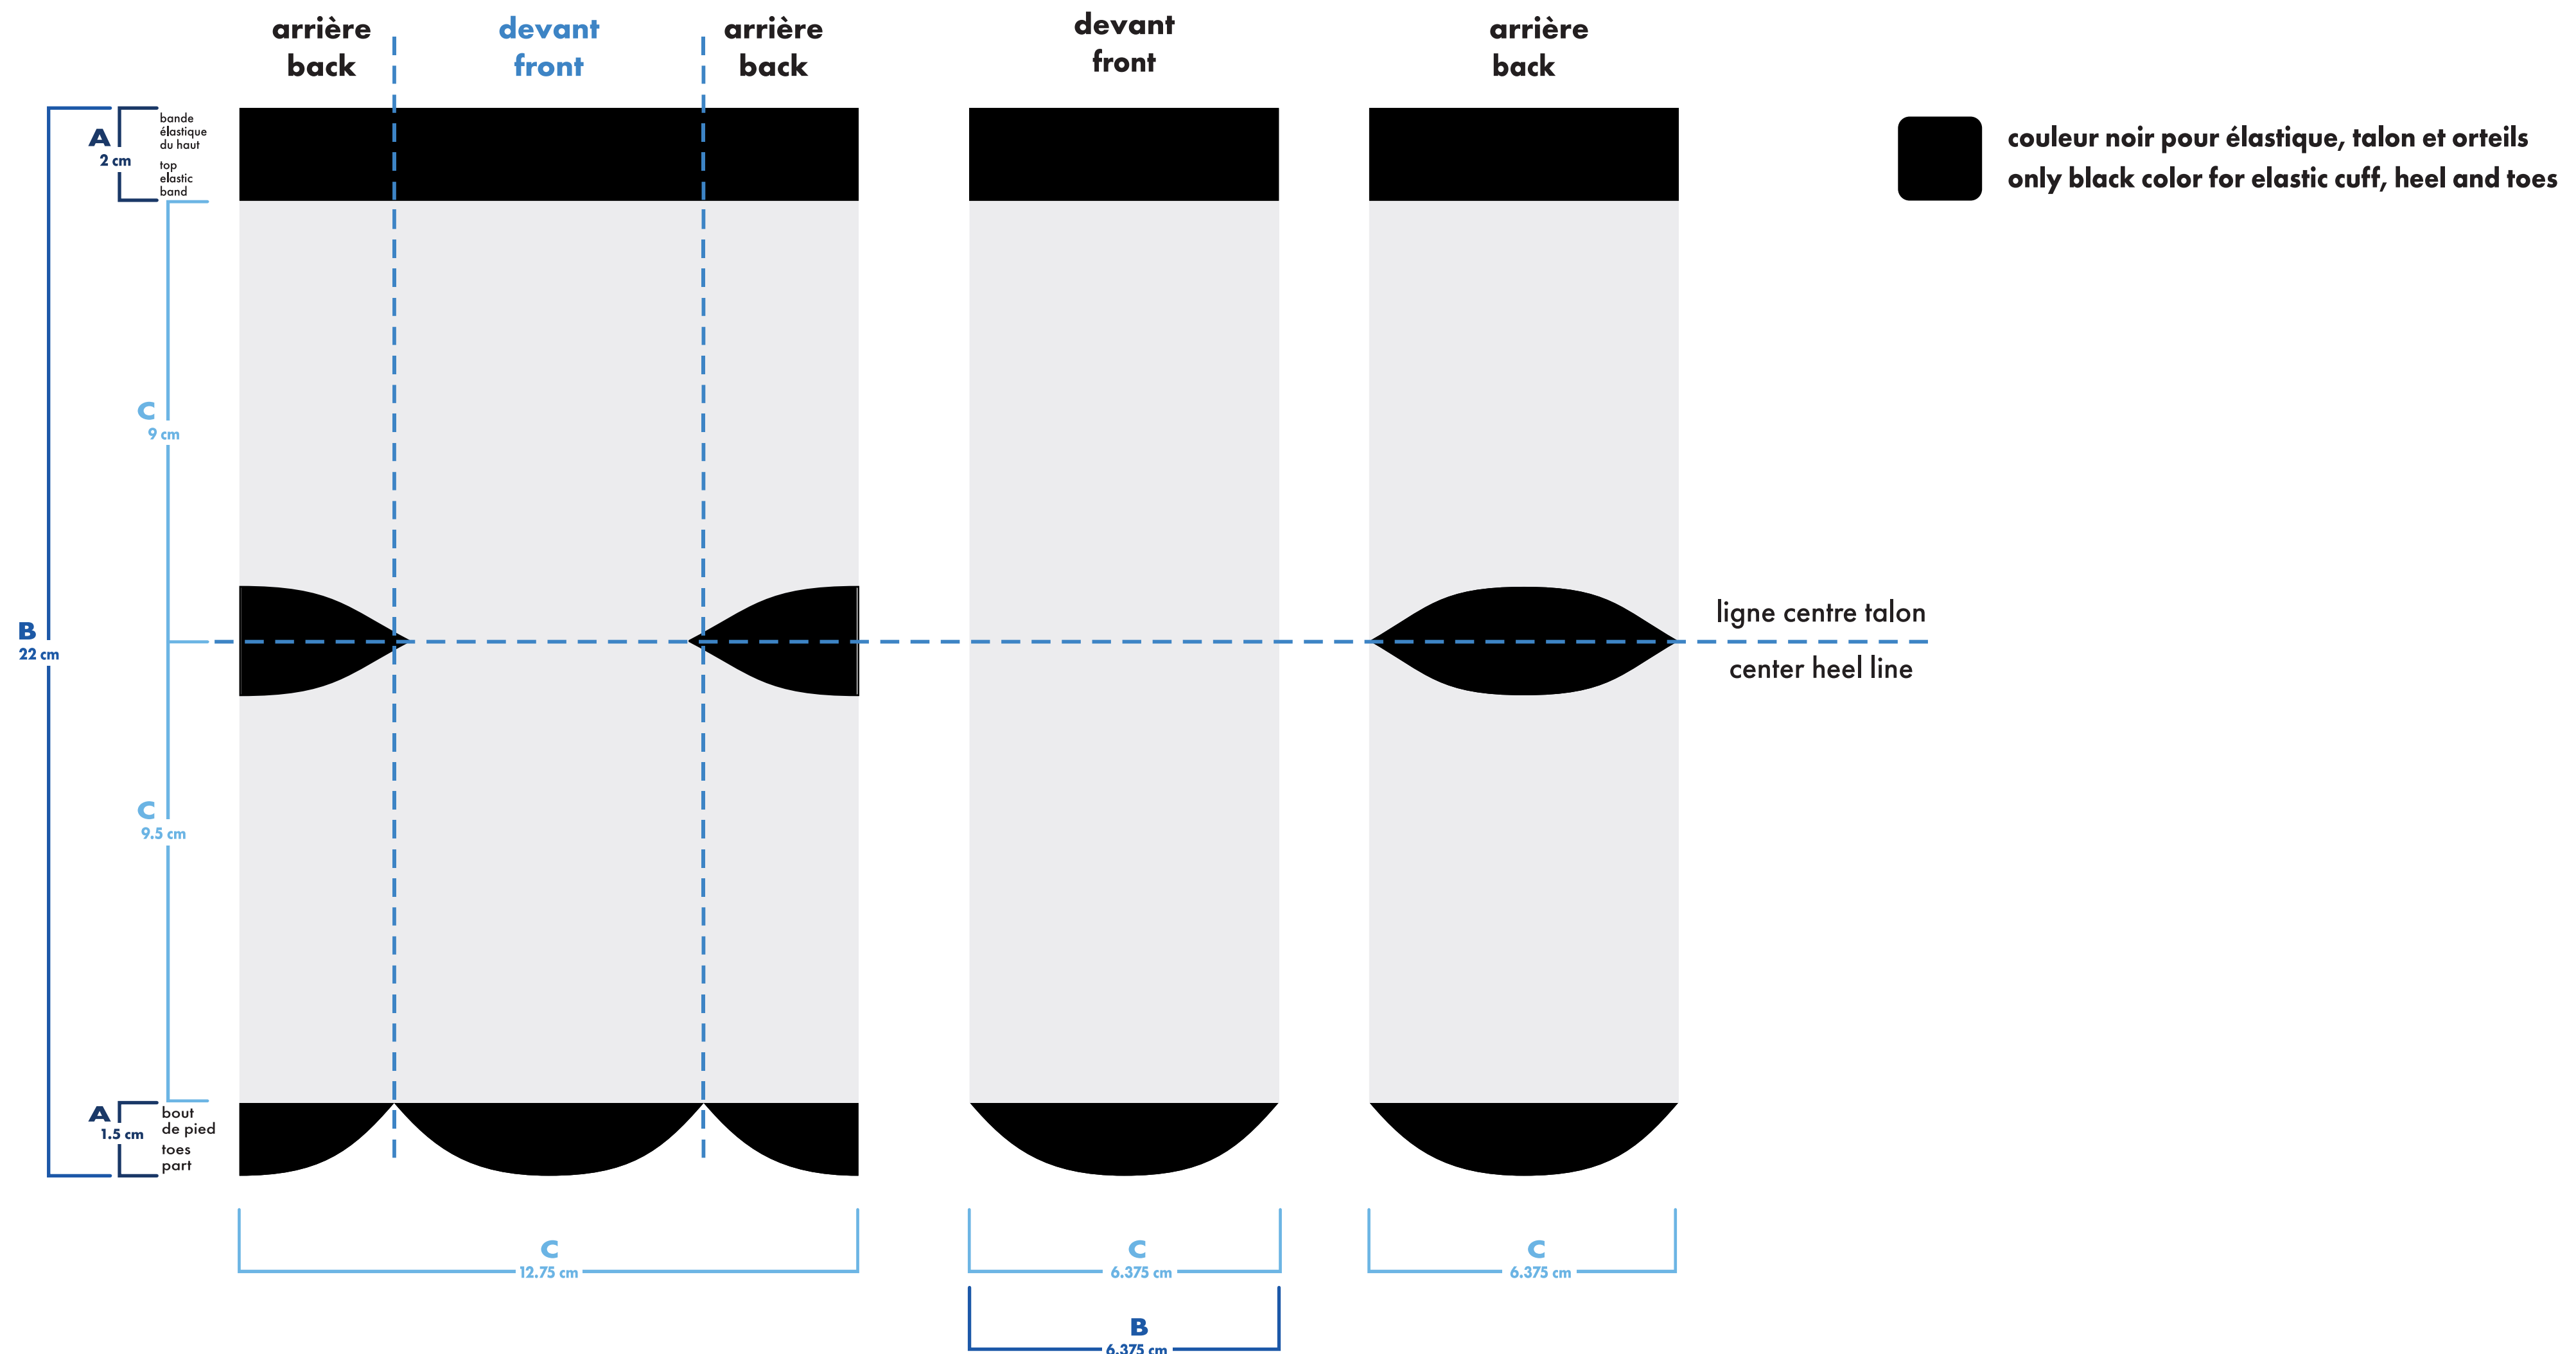

montage vectoriel
vector art

MiniMUM

montage tissé
knitted art

MiniMUM

épaisseur minimum ligne
minimum thickness line

0.037"
0.941mm

multi-sport imprimé multi-sport printed

mollet . calf